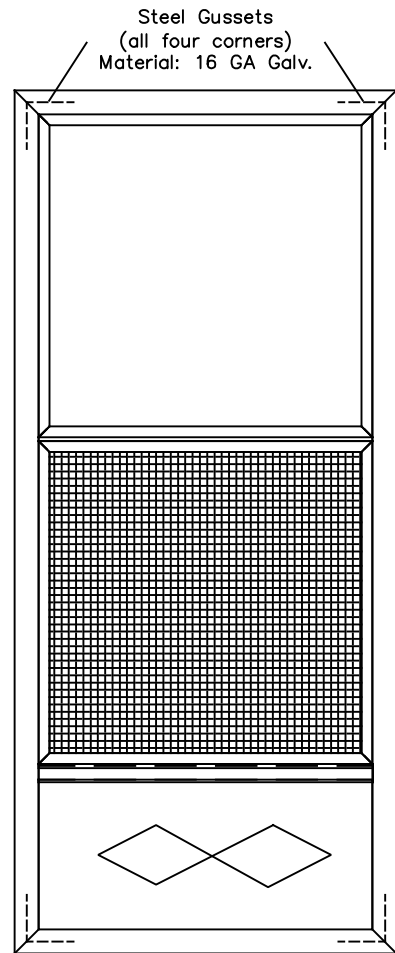

# Model 500 Storm Door

Fully Welded Corners

Product: Model 500 Storm Door	Lansing Housing Products
Project	Phone: 800.331.8200
Draftsman: KMM	Fax: 563.538.4392