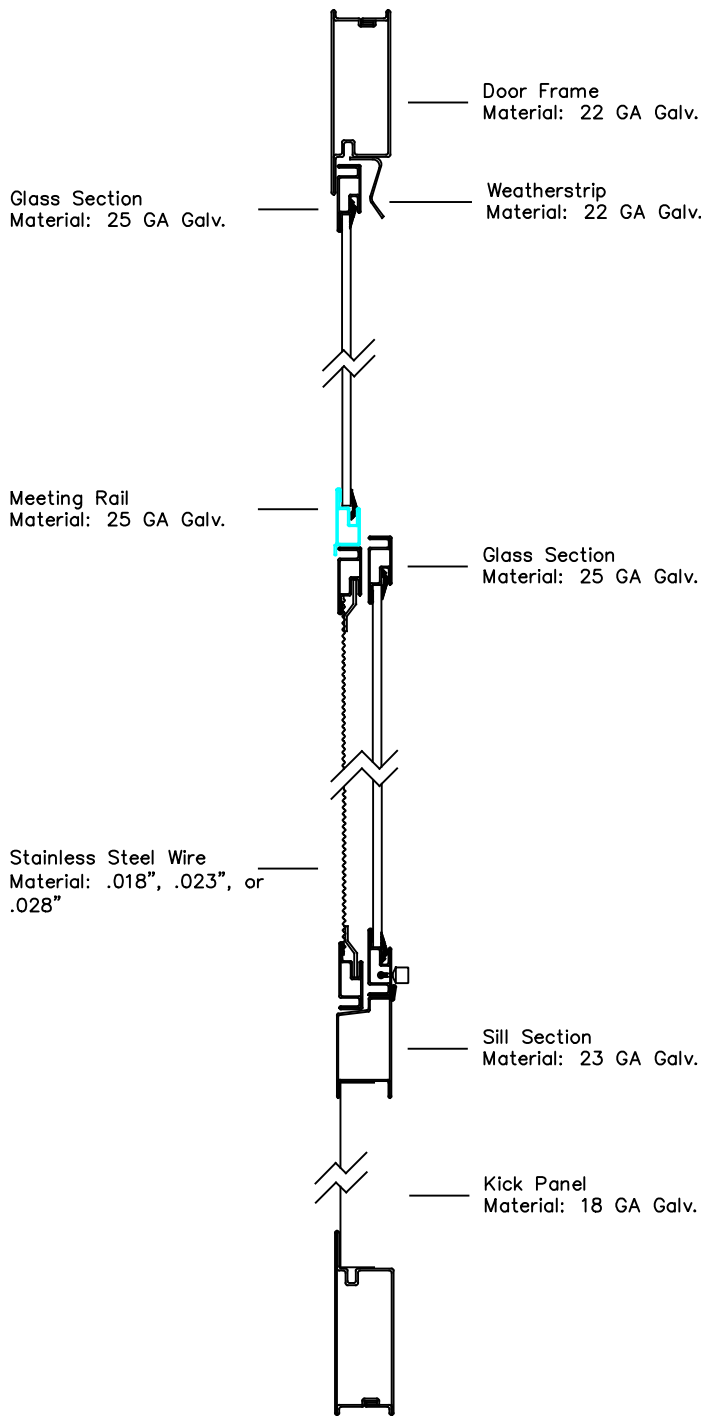

# Model 500 Storm Door

Fully Welded Corners

Product: Model 500 Storm Door	Lansing Housing Products
Project	Phone: 800.331.8200
Draftsman: KMM	Fax: 563.538.4392