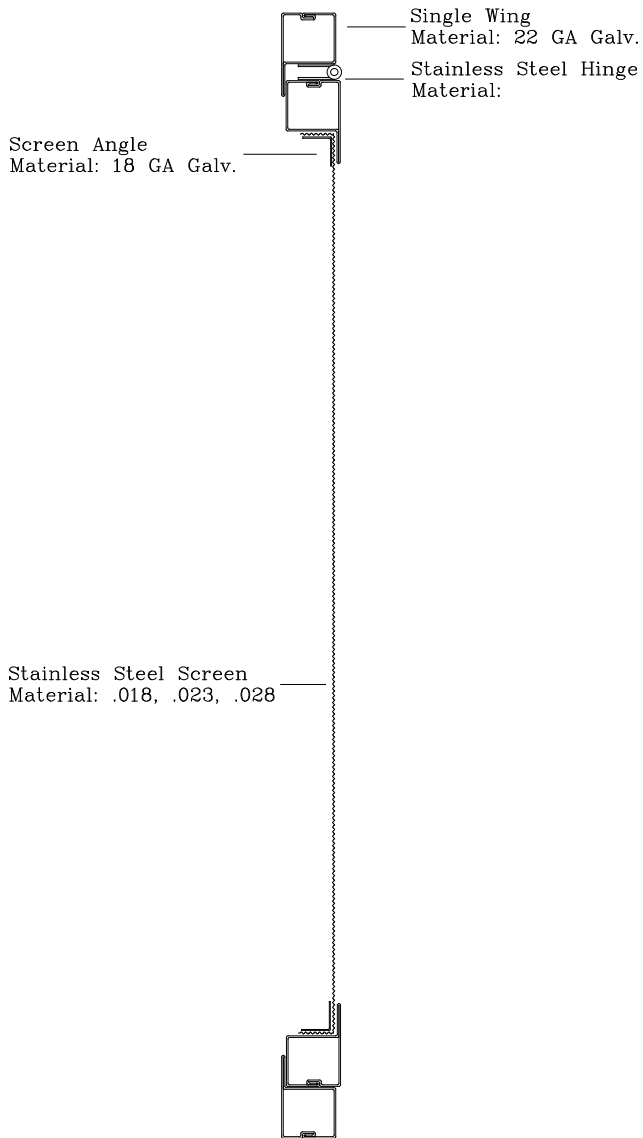

Model 800 Operable Security Screen

Product: Model 800 Operable Security Screen		Lansing Housing Products
Project		Phone: 800.331.8200
Draftsman: KMM		Fax: 563.538.4392