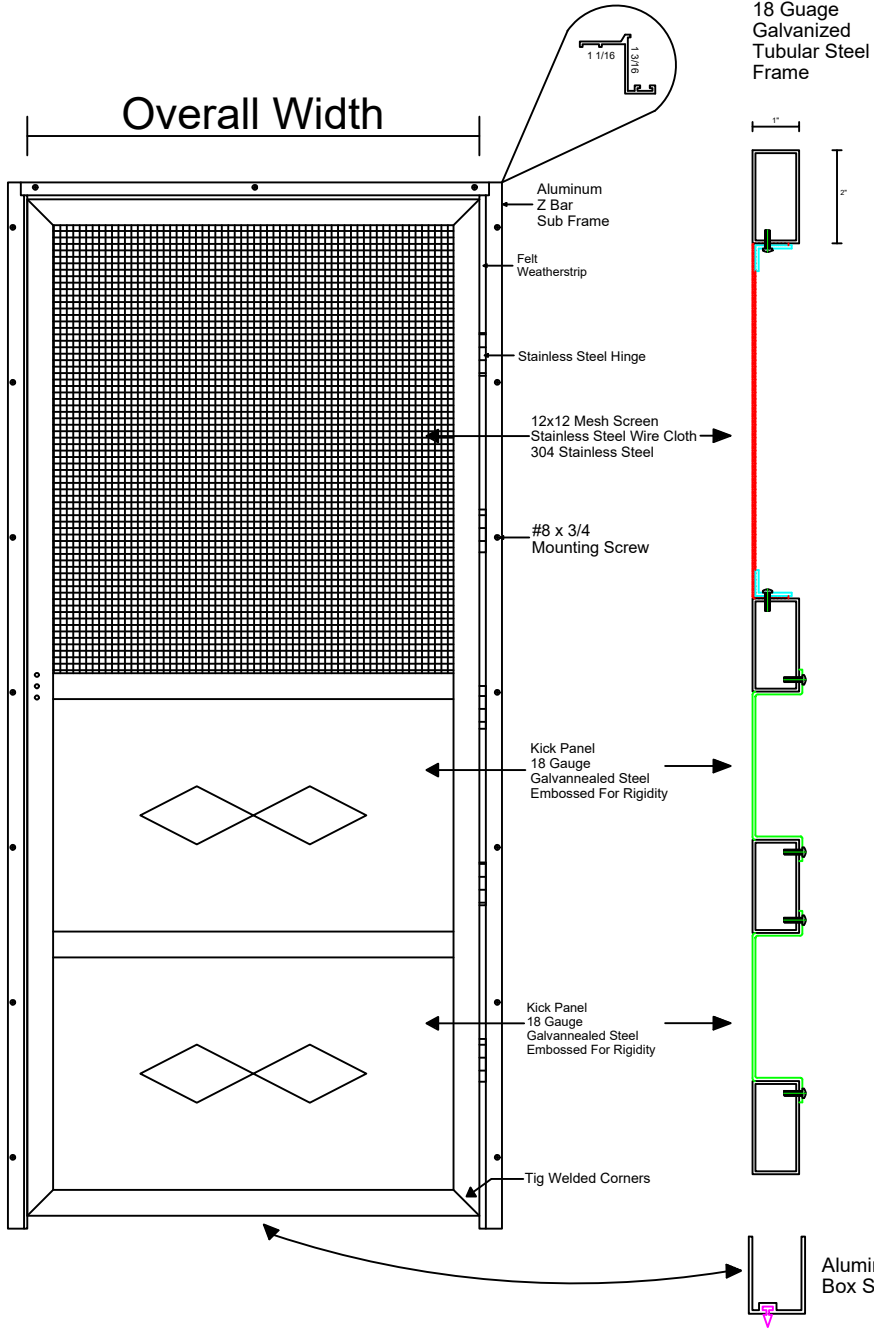

Overall Width

Overall Height

41" Standard Handle Height

INFILL OPTIONS:

Perforated Steel

Stainless Steel Wire Cloth

.023 (Standard)

.028

KICK PANEL EMBOSSED OPTIONS:

Single Diamond

Double Diamond (Standard)

Evolution (Upcharge)

Hinge Options:

4 Hinge (Standard)

5 Hinge (Optional)

6 Hinge (Optional)

Right Hinge
Outside Looking In

Left Hinge
Outside Looking In

Tough Tek Metals

Phone#	563-538-4224
Model#	405H Screen Door
Drawn By:	JM
Date:	Sept. 7, 2021