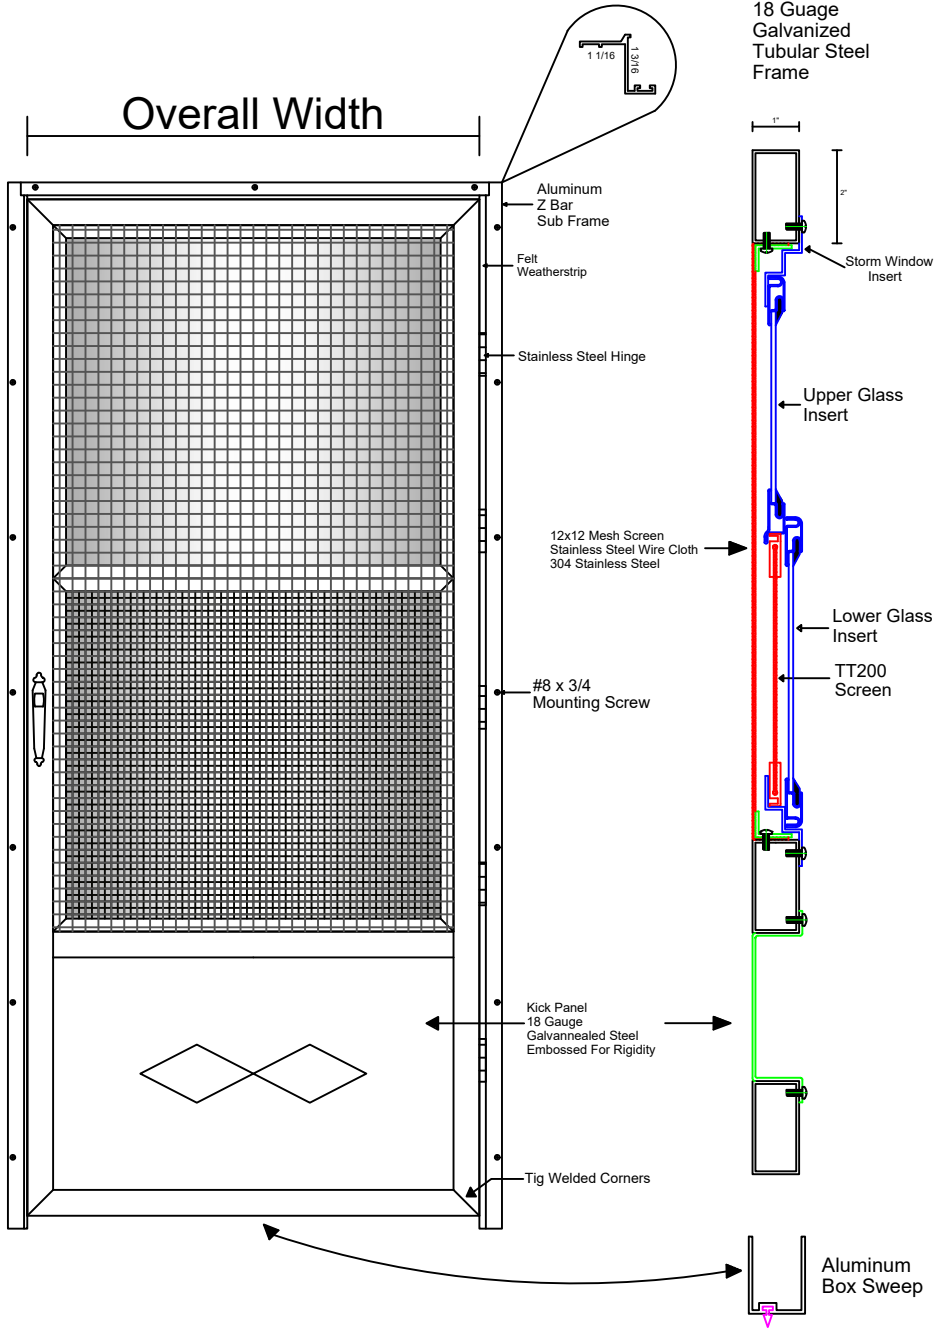

Overall Width

Overall Height

41" Standard Handle Height

INFILL OPTIONS:

Perforated Steel

Stainless Steel Wire Cloth

.028 (Standard)

.023 (Optional)

KICK PANEL EMBOSSED OPTIONS:

Single Diamond

Double Diamond (Standard)

Evolution (Upcharge)

Hinge Options:

5 Hinge (Standard)

6 Hinge (Optional)

Right Hinge
Outside Looking In

Left Hinge
Outside Looking In

Tough Tek Metals	
Phone#	563-538-4224
Model#	500HW Storm Door
Drawn By:	JM
Date:	Sept. 7, 2021